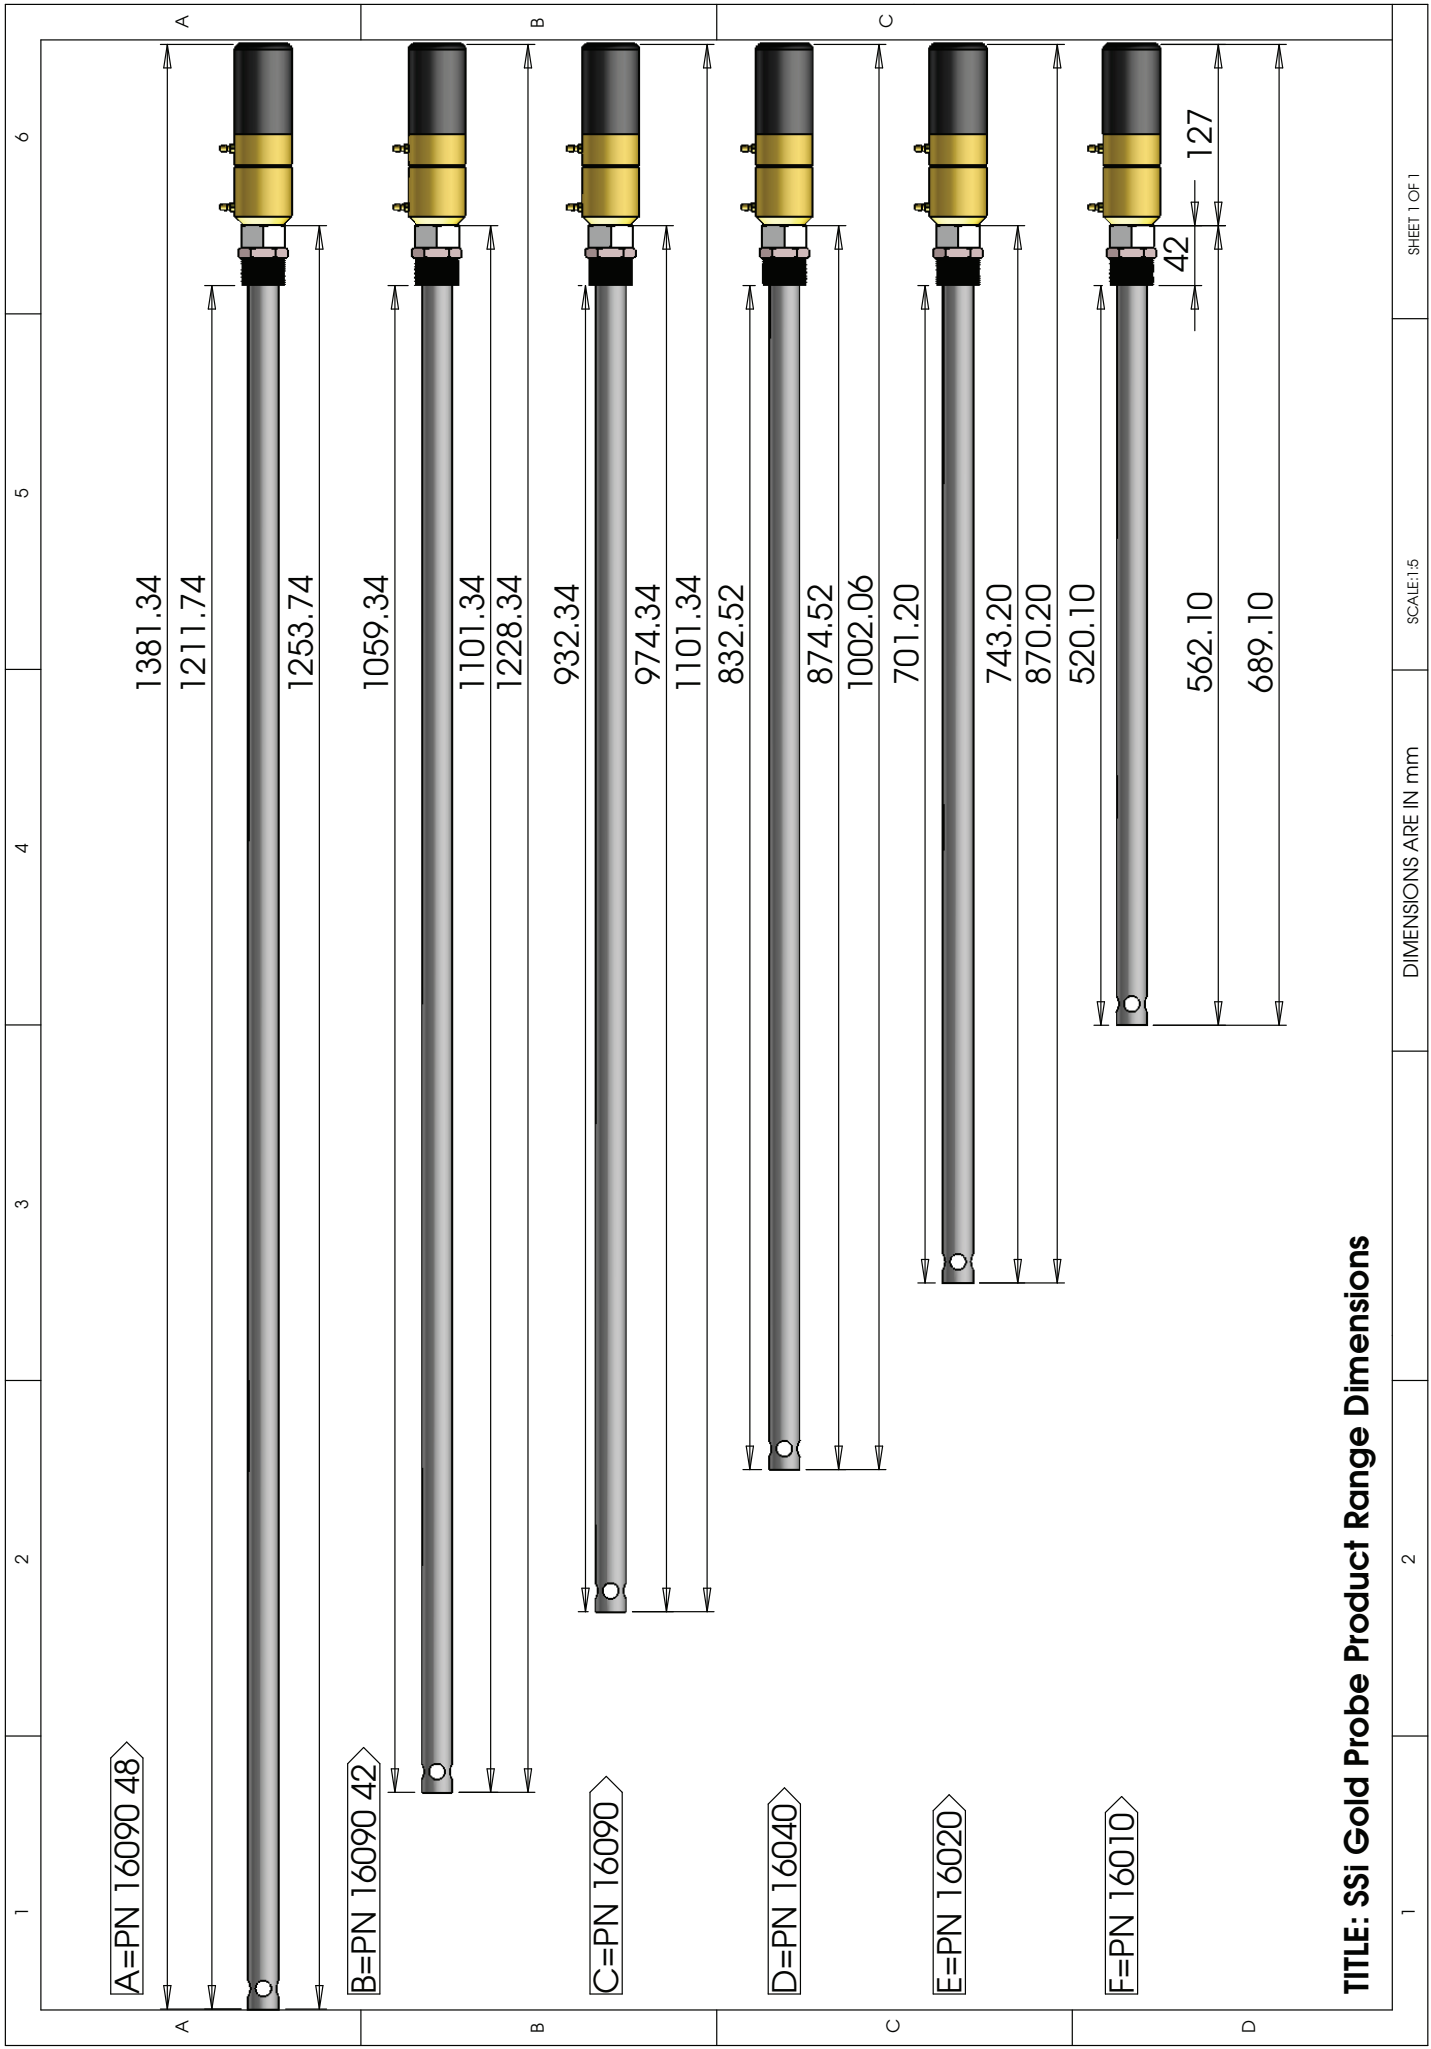

1

2

3

4

A  
B  
C  
D  
E  
F

SHEATH LENGTH WILL VARY

TRUE R1.60

**TITLE: SSi Gold Probe Product Range Dimensions**

ALL DIMENSIONS ARE IN mm

SCALE: 1:2

SHEET 1 OF 1

**TITLE: SSI Gold Probe Product Range Dimensions**