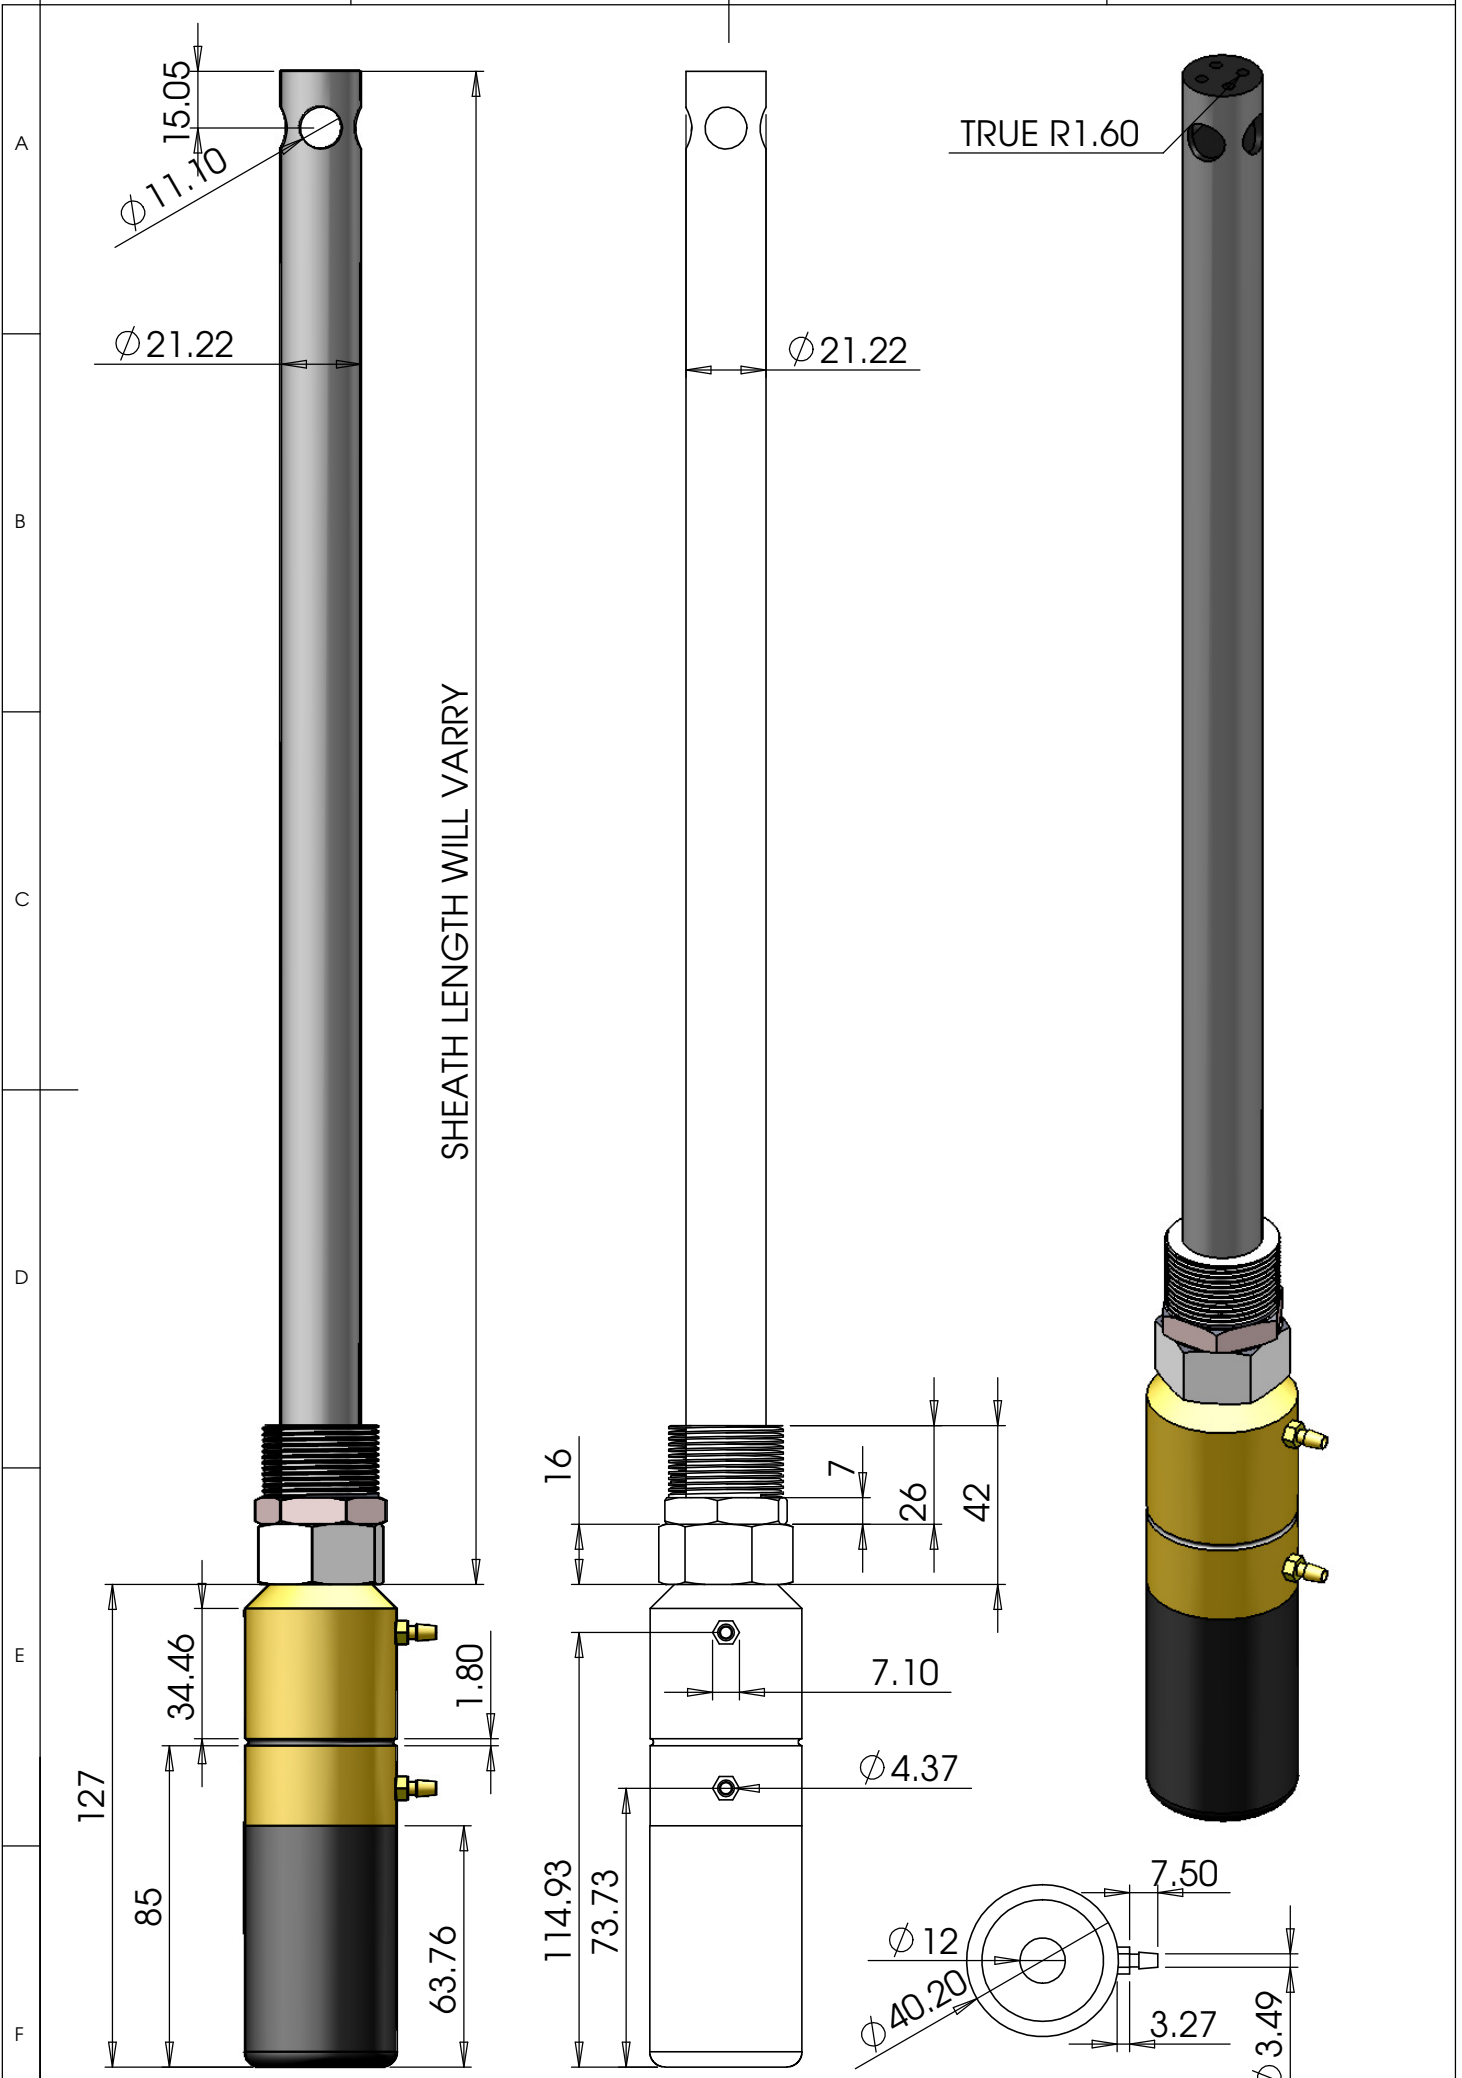

1

2

3

4

A  
B  
C  
D  
E  
F

SHEATH LENGTH WILL VARY

TRUE R1.60

**TITLE: SSi Gold Probe Product Range Dimensions**

ALL DIMENSIONS ARE IN mm

SCALE: 1:2

SHEET 1 OF 1

**TITLE: SSI Gold Probe Product Range Dimensions**